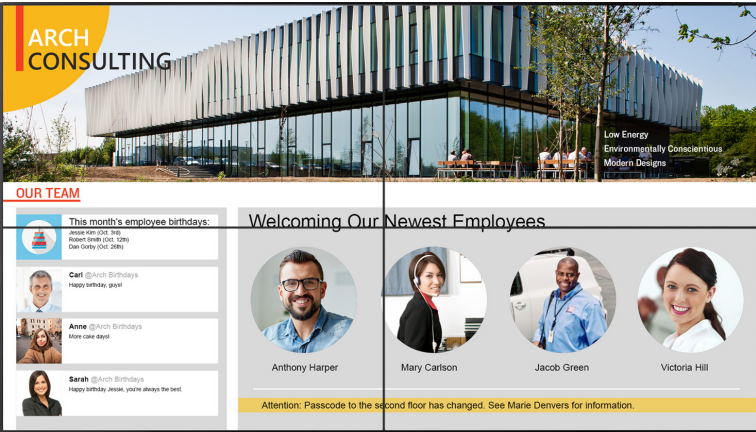

Content Rich Digital Signage

Display Live TV on Digital Signage

VIDEO WALL

Features

- | pop-in, pop-out interface and 8 point tool-less micro adjustments
- | Screens can be assembled and seamlessly aligned in minutes
- | Manage all screens remotely over the internet
- | Web-based, user-friendly software
- | User-defined screen layouts with multiple zones
- | Day-parting and calendar-based scheduling
- | Power over Ethernet (PoE+)

Cloud-based Software

4K Media Playback

Live HD TV

HTML 5 Engine

866.310.4923

www.mvixdigitalsignage.com

Corporate

Multi-screen display setups provide the tools for monitoring, controlling, and interacting with team activities, corporate benchmarks and infrastructure.

A seamless digital wall offers an unmatched platform to effectively share large amounts of visual information to all stakeholders.

Hospitality

Greet guests and visitors with breath-taking, immersive imagery that informs, directs, and inspires the audience.